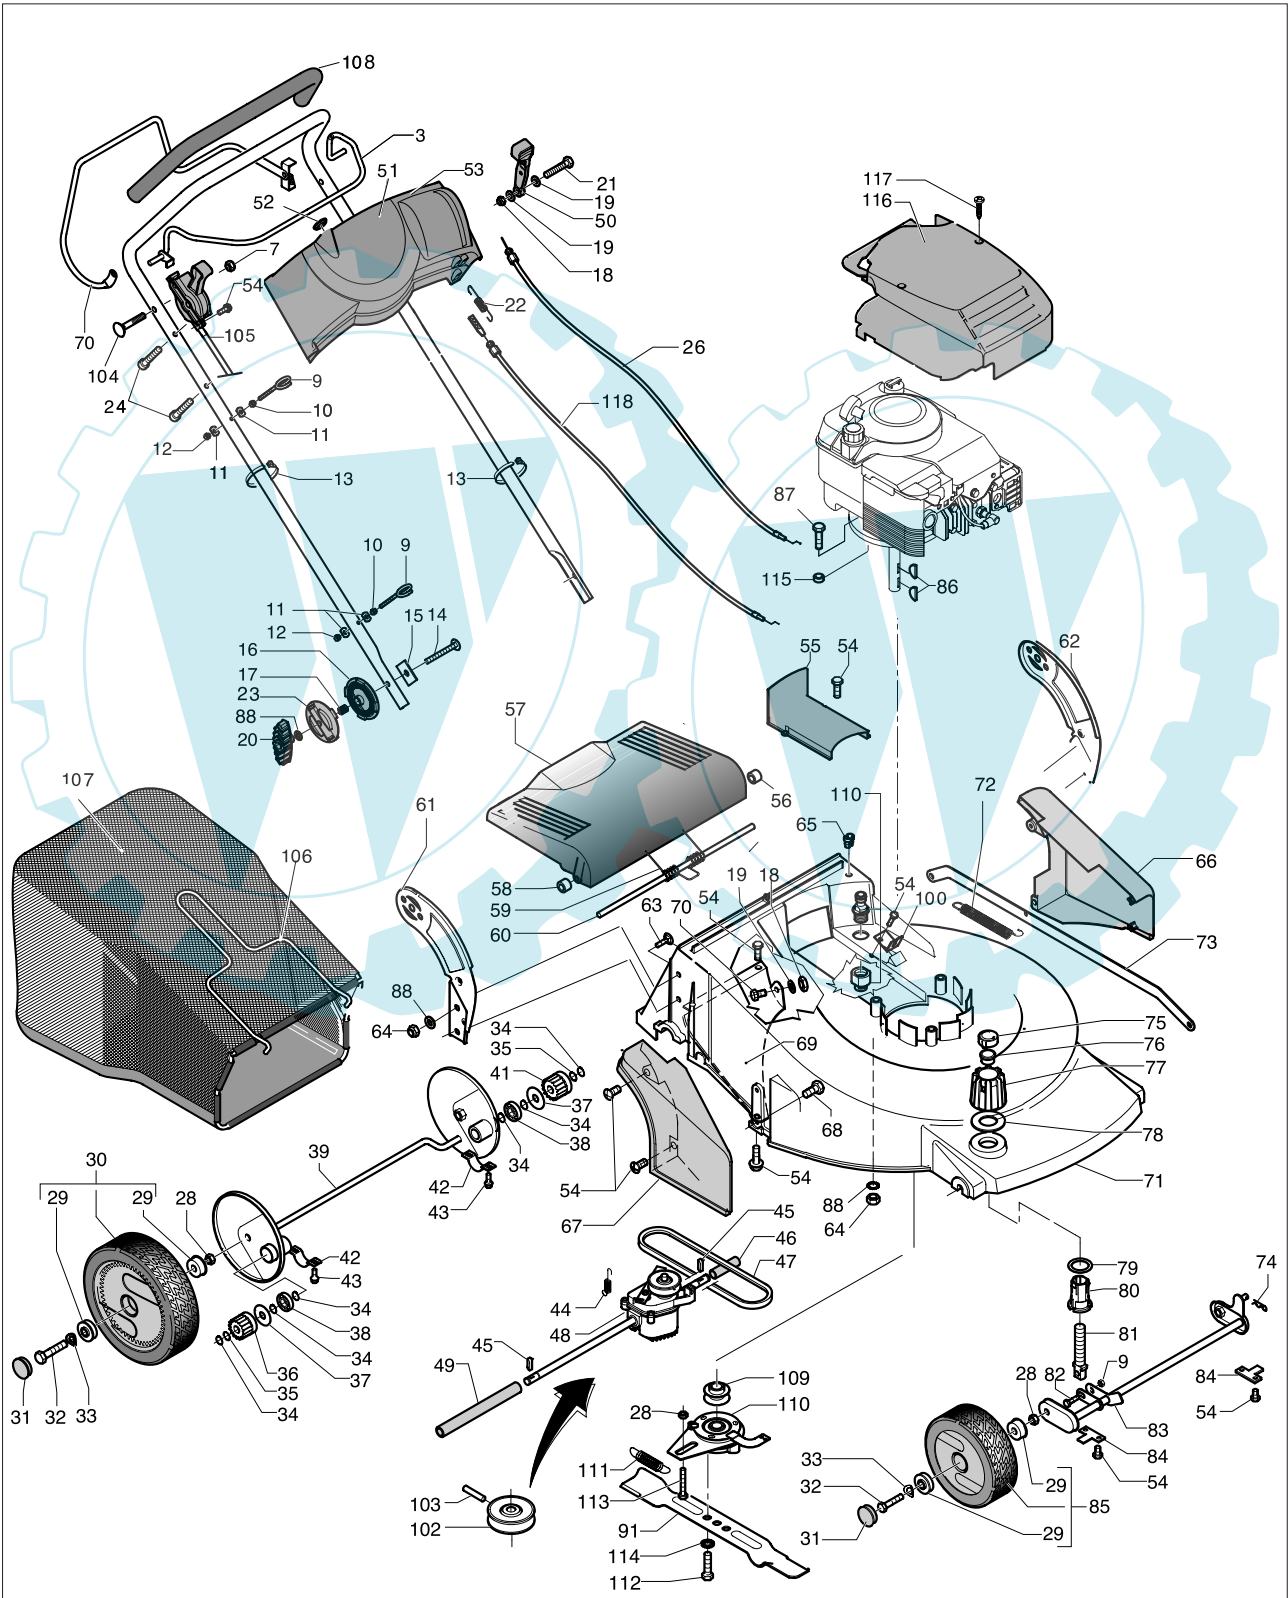

brand	GARDOL

date	MAR/04	SHEET 1/2

Model

5360 A BBC

Product number

953878387